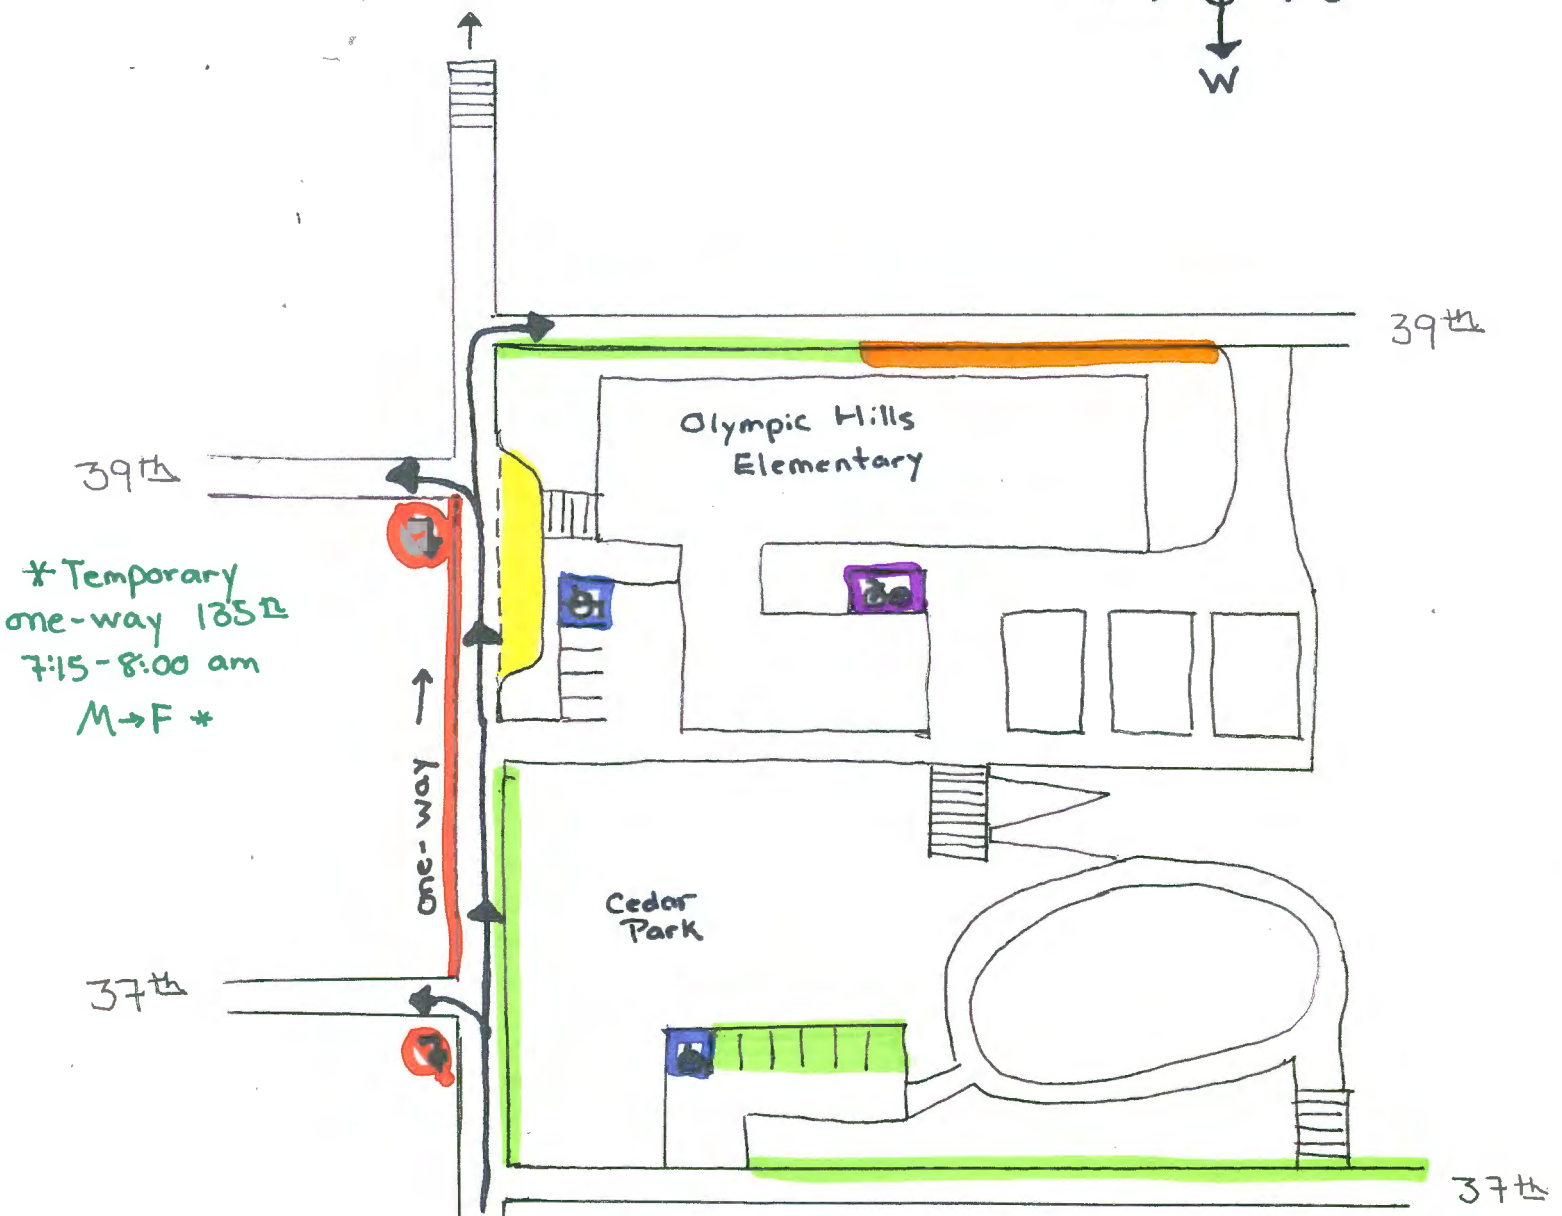

Olympic Hills Traffic Circulation Plan

* Temporary one-way 135th 7:15-8:00 am M-F *

KEY

- = park and walk
- = drop off
- = bus only
- = disabled parking
- = bicycle parking
- = stairs

NE 135th St

↓ To 35th + Lake City Way